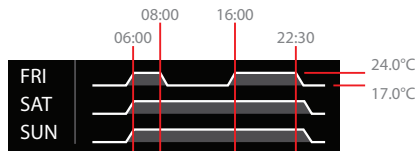

← **START** ✓

MARCH

< 09 >

FRI

← **TIME / DATE**

TIME 16:52

DATE 20.02.2013

TIMER AWAY

16:52
20.02.13

TIME/DATE SETTINGS

← **SET TIME** ✓

16:52

← **MINUTES** ✓

< :52 >

← **SETTINGS**

INFO

OPTIONS

INSTALLATION

← **SET DATE** ✓

20.02.13

← **DATE** ✓

< 20 >

← **INFO**

CONSUMPTION

READ OUT CODES

ABOUT

← **OPTIONS**

SAFETY LOCK

FORECAST

WINDOW OPEN

DIM LEVEL

LANGUAGE

RESTORE TEMP.